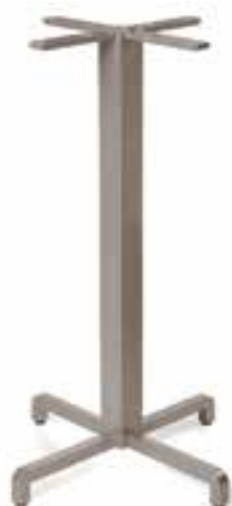

ANTIQUE BLACK
1365-24

emuamericas

Zak Bar Height Base

4 legs with 4 levelers • Max top size is 28"-32"

round and 24"-28" square

DIMENSIONS: H 41.5", BW 26", 18 lbs

ALUMINUM
1364-PS

ANTIQUE BLACK
1364-24