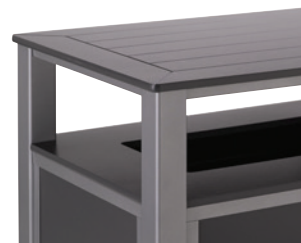

3T00
Trash/Towel Receptacle
27.5"Wx20.5"Dx40"H
Weight: 64 lbs
15/5

30 Gallon Plastic Bin and set of 3 adhesive placards included.