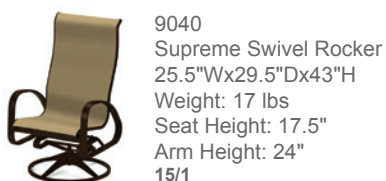

9620
Four Position Lay Flat Stacking Chaise
28.25"Wx61.5"Dx44.25"H
Weight: 14 lbs
Seat Height: 16"
Arm Height: 23.25"
Reclined Length: 78.5"
15/3