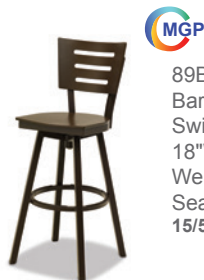

Avant MGP Aluminum

See Powdercoat frame colors on p. 89.

As Shown Below:

Kona Kona

8900
Stacking Armless Chair
15.5"Wx20.25"Dx32.75"H
Weight: 8 lbs
Seat Height: 18.5"
15/5

8930
Balcony Height
Stacking Armless Chair
15.75"Wx20.25"Dx40.5"H
Weight: 12 lbs
Seat Height: 26"
15/5

89C0
Balcony Height
Armless Swivel Chair
16.5"Wx19.5"Dx40"H
Weight: 16 lbs
Seat Height: 26"
15/5

8940
Bar Height Stacking
Armless Chair
16.75"Wx20.25"Dx44.5"H
Weight: 14 lbs
Seat Height: 30"
15/5

89B0
Bar Height Armless
Swivel Chair
18"Wx19.5"Dx44"H
Weight: 17 lbs
Seat Height: 30"
15/5