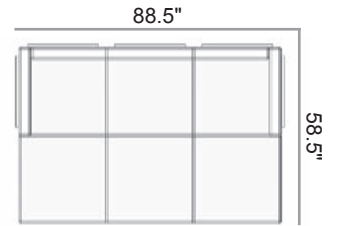

As Shown Below: