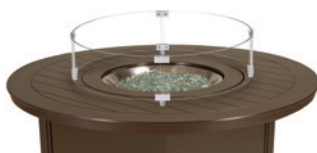

Center Cover
Included

4F00-GLS
26" Round Glass Surround for
42", 48" & 54" Fire Tables

15/3

2F70
54" Rd. MGP Top Fire Table
54"Wx54"Dx23"H
Weight: 96 lbs

Center Cover
Included

4F00-GLS
26" Round Glass Surround for
42", 48" & 54" Fire Tables