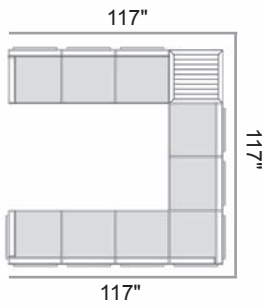

8510
 Armless Single Seat
 Fixed Section
 23.5"Wx34.5"Dx38.5"H
 Weight: 28 lbs
 Seat Height: 19"
 15/3

1A30
 Corner Table
 28.5"Wx 28.5"Dx21.5"H
 Weight: 43 lbs
 15/3

Shown with 1A30
 Corner Table and Left
 and Right Arm Two-
 Seat Sections

1A70
Arm Chair
31.5"Wx30"Dx33"H
Weight: 22 lbs
Seat Height: 18"
Arm Height: 27"
15/3

1A50
End Sectional
30"Wx30"Dx33"H
Weight: 20 lbs
Seat Height: 18"
Arm Height: 27"
15/3

1A40
Corner Sectional
30"Wx30"Dx33"H
Weight: 25 lbs
Seat height: 18"
15/3

1A10
Armless Chair
28.5"Wx30"Dx33"H
Weight: 20 lbs
Seat Height: 18"
15/3

1A00
Ottoman
28.5"Wx28.5"Dx18"H
Weight: 15 lbs
Seat Height: 18"
15/3

1A90
MGP Top Coffee
Table
28.5"Wx28.5"Dx13"H
Weight: 23 lbs
15/3

1A30
MGP Top Corner Table
28.5"Wx 28.5"Dx21.75"H
Weight: 43 lbs
15/3

ACT0
Furniture Clip
15/3
(set of 2 included
with each item)

As Shown Below:

As Shown Below:

Kona Kona 978 668 16W

SEE
MATCHING SLING
COLLECTION ON
PP. 36-39