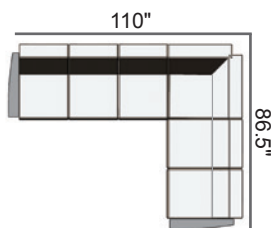

8550
Right Arm Two-Seat
Hidden Motion Section
52"Wx 34.5"Dx38.5"H
Weight: 55 lbs
Seat Height: 19"
Arm Height: 23.5"
15/3

8540
Left Arm Two-Seat
Hidden Motion Section
52"Wx 34.5"Dx38.5"H
Weight: 55 lbs
Seat Height: 19"
Arm Height: 23.5"
15/3

8560
Corner Fixed Section
34.5"Wx34.5"Dx38.5"H
Weight: 31 lbs
Seat Height: 19"
15/3

8510
Armless Single Seat
Fixed Section
23.5"Wx34.5"Dx38.5"H
Weight: 28 lbs
Seat Height: 19"
15/3

1A30
Corner Table
28.5"Wx 28.5"Dx21.5"H
Weight: 43 lbs
15/3

Shown with 1A30
Corner Table and Left
and Right Arm Two-
Seat Sections

LCT0
Furniture Clip 15/3
(set of 2 included with each sectional piece)