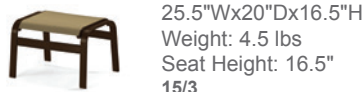

As Shown Below:

Desert 272 10W

Primera Sling

See Powdercoat Frame Colors on p. 89 and Fabrics on pp. 93-96.
Collection available in Padded Sling and **Sunbrella® Rain**, see Fabrics on p. 96.
Also available in **Sunbrella® Stock Book Program** see p. 96.

As Shown Below:

Kona 803