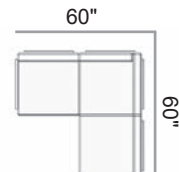

As Shown Below: