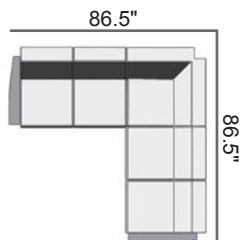

8550
Right Arm Two-Seat
Hidden Motion Section
52"Wx 34.5"Dx38.5"H
Weight: 55 lbs
Seat Height: 19"
Arm Height: 23.5"
15/3

8540
Left Arm Two-Seat
Hidden Motion Section
52"Wx 34.5"Dx38.5"H
Weight: 55 lbs
Seat Height: 19"
Arm Height: 23.5"
15/3

8560
Corner Fixed Section
34.5"Wx34.5"Dx38.5"H
Weight: 31 lbs
Seat Height: 19"
15/3

8510
Armless Single Seat
Fixed Section
23.5"Wx34.5"Dx38.5"H
Weight: 28 lbs
Seat Height: 19"
15/3

1A30
Corner Table
28.5"Wx 28.5"Dx21.5"H
Weight: 43 lbs
15/3

Shown with 1A30
Corner Table and Left
and Right Arm Two-
Seat Sections

LCT0
Furniture Clip 15/3
(set of 2 included with each sectional piece)