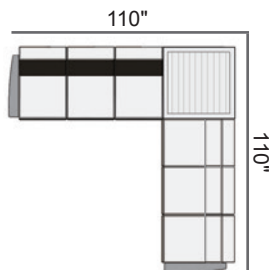

8550
Right Arm Two-Seat
Hidden Motion Section
52"Wx 34.5"Dx38.5"H
Weight: 55 lbs
Seat Height: 19"
Arm Height: 23.5"
15/3

8540
Left Arm Two-Seat
Hidden Motion Section
52"Wx 34.5"Dx38.5"H
Weight: 55 lbs
Seat Height: 19"
Arm Height: 23.5"
15/3

8560
Corner Fixed Section
34.5"Wx34.5"Dx38.5"H
Weight: 31 lbs
Seat Height: 19"
15/3

8510
Armless Single Seat
Fixed Section
23.5"Wx34.5"Dx38.5"H
Weight: 28 lbs
Seat Height: 19"
15/3

1A30
Corner Table
28.5"Wx 28.5"Dx21.5"H
Weight: 43 lbs
15/3

Shown with 1A30
Corner Table and Left
and Right Arm Two-
Seat Sections

LCT0
Furniture Clip 15/3
(set of 2 included with each sectional piece)