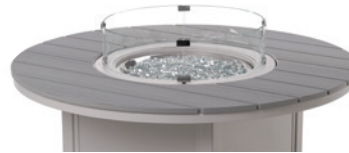

Center Cover
Included

4F00-GLS
26" Round Glass Surround for
42", 48" & 54" Fire Tables

15/3

**NEW
2020**

2F70
54" Rd. Rustic Polymer
Top Fire Table
54"Wx54"Dx23"H
Weight: 90 lbs

Center Cover
Included

4F00-GLS
26" Round Glass Surround for
42", 48" & 54" Fire Tables