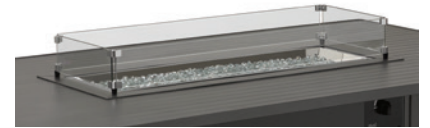

6F20
48" x 84" Rect. Chat Height Aluminum Slat Top Fire Table
84"Wx48"Dx23"H
Weight: 148 lbs

15/3

Matching Center Cover Included

6F20-GLS
16" x 46" Rect. Glass Surround for
48" x 84" Fire Tables

6F60 Dining Height Lift Kit for 6F20
48"Wx27.25"Dx5"H Combined Height: 28"
Weight: 6 lbs