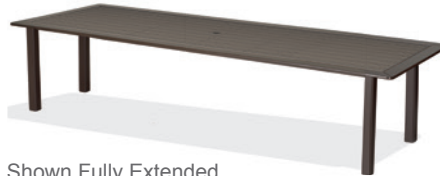

Table For Use With 6 - 10 Chairs

MGP
42" x 120" Extension Table (42" x 88" when not extended)

Shown Fully Extended

Sling Fabric Selection Fabric Selection for Sling Furniture and Drape Umbrellas (Some Restrictions Apply)