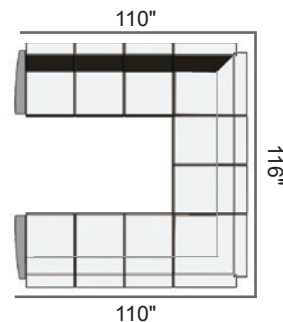

8550
Right Arm Two-Seat
Hidden Motion Section
52"Wx 34.5"Dx38.5"H
Weight: 55 lbs
Seat Height: 19"
Arm Height: 23.5"
15/3

8540
Left Arm Two-Seat
Hidden Motion Section
52"Wx 34.5"Dx38.5"H
Weight: 55 lbs
Seat Height: 19"
Arm Height: 23.5"
15/3

8560
Corner Fixed Section
34.5"Wx34.5"Dx38.5"H
Weight: 31 lbs
Seat Height: 19"
15/3

8510
Armless Single Seat
Fixed Section
23.5"Wx34.5"Dx38.5"H
Weight: 28 lbs
Seat Height: 19"
15/3

1A30
Corner Table
28.5"Wx 28.5"Dx21.5"H
Weight: 43 lbs
15/3

Shown with 1A30
Corner Table and Left
and Right Arm Two-
Seat Sections

LCT0
Furniture Clip 15/3
(set of 2 included with each sectional piece)