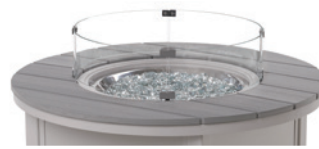

4F00-GLS
26" Round Glass Surround for
42", 48" & 54" Fire Tables