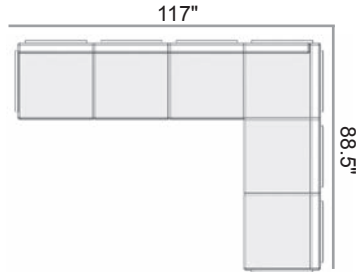

1A70
Arm Chair
31.5"Wx30"Dx33"H
Weight: 22 lbs
Seat Height: 18"
Arm Height: 27"
15/3

1A50
End Sectional
30"Wx30"Dx33"H
Weight: 20 lbs
Seat Height: 18"
Arm Height: 27"
15/3

1A40
Corner Sectional
30"Wx30"Dx33"H
Weight: 25 lbs
Seat height: 18"
15/3

1A10
Armless Chair
28.5"Wx30"Dx33"H
Weight: 20 lbs
Seat Height: 18"
15/3

1A00
Ottoman
28.5"Wx28.5"Dx18"H
Weight: 15 lbs
Seat Height: 18"
15/3

1A90
MGP Top Coffee
Table
28.5"Wx28.5"Dx13"H
Weight: 23 lbs
15/3

1A30
MGP Top Corner Table
28.5"Wx 28.5"Dx21.75"H
Weight: 43 lbs
15/3

ACT0
Furniture Clip
15/3
(set of 2 included
with each item)

As Shown Below:

As Shown Below:

Kona Kona 978 668 16W

SEE
MATCHING SLING
COLLECTION ON
PP. 36-39