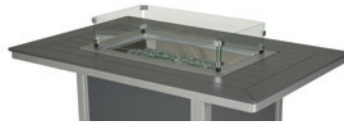

2F10
36" x 54" Rect. MGP Top Fire Table
36"Wx54"Dx23"H
Weight: 98 lbs

Center Cover
Included

4F10-GLS
16" x 29" Glass Surround for
36" x 54" Fire Table

15/3

2F40
42" Rd. MGP Top Fire Table
42"Wx42"Dx23"H
Weight: 70 lbs