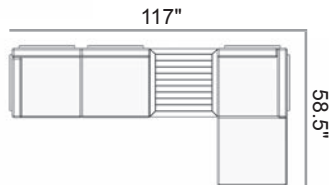

As Shown Below: