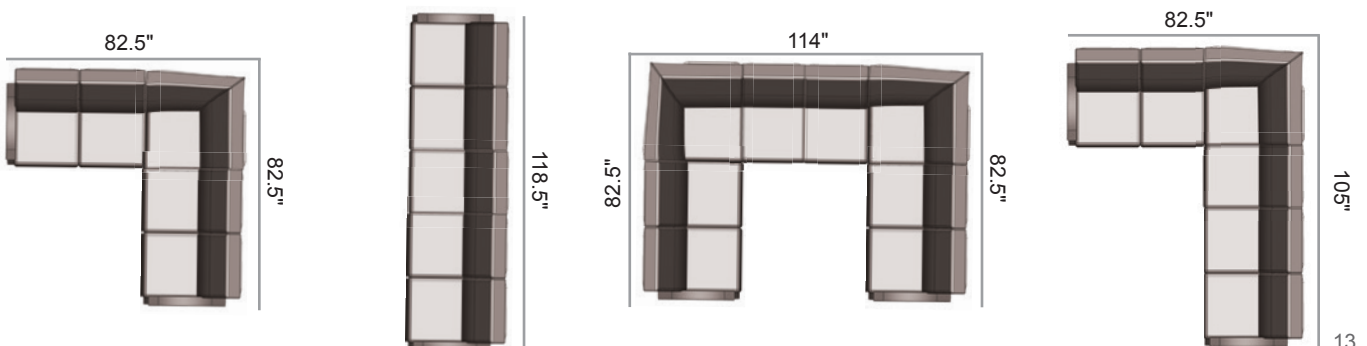

NEW!

Arm Accents available in our *new* Rustic "woodgrain" Polymer. See selection on p. 89.